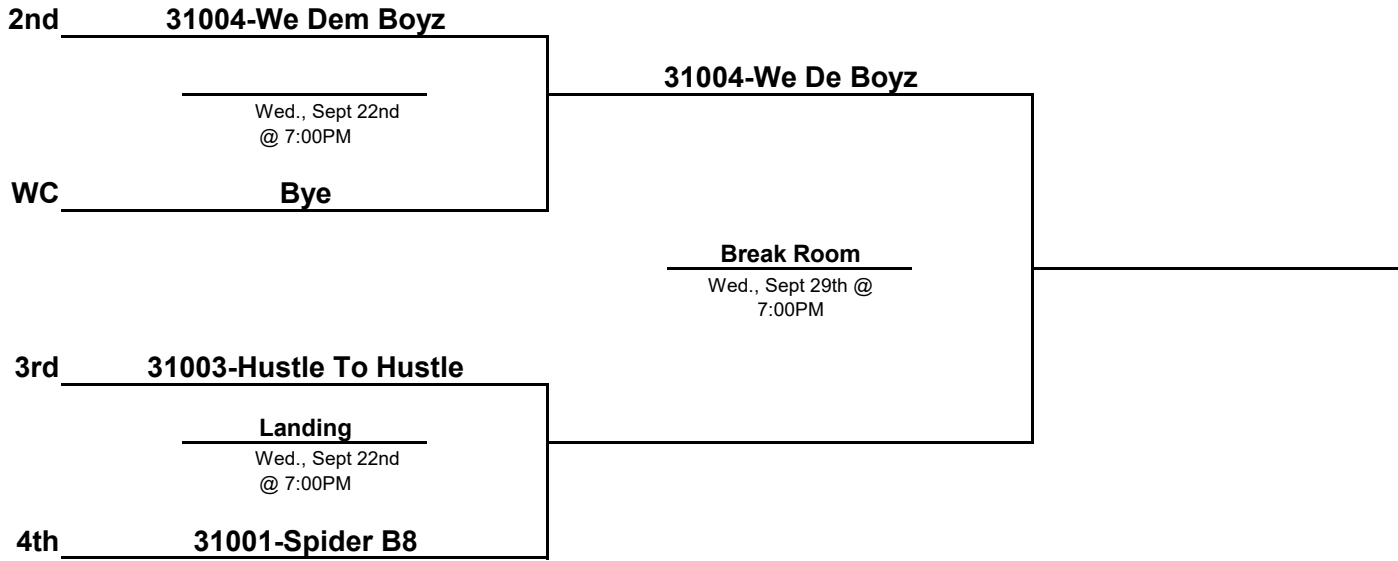

2021 Summer Session

8-Ball Doubles Division Winner Playoff Format

DIVISION 310

* Higher seed team has the home field advantage