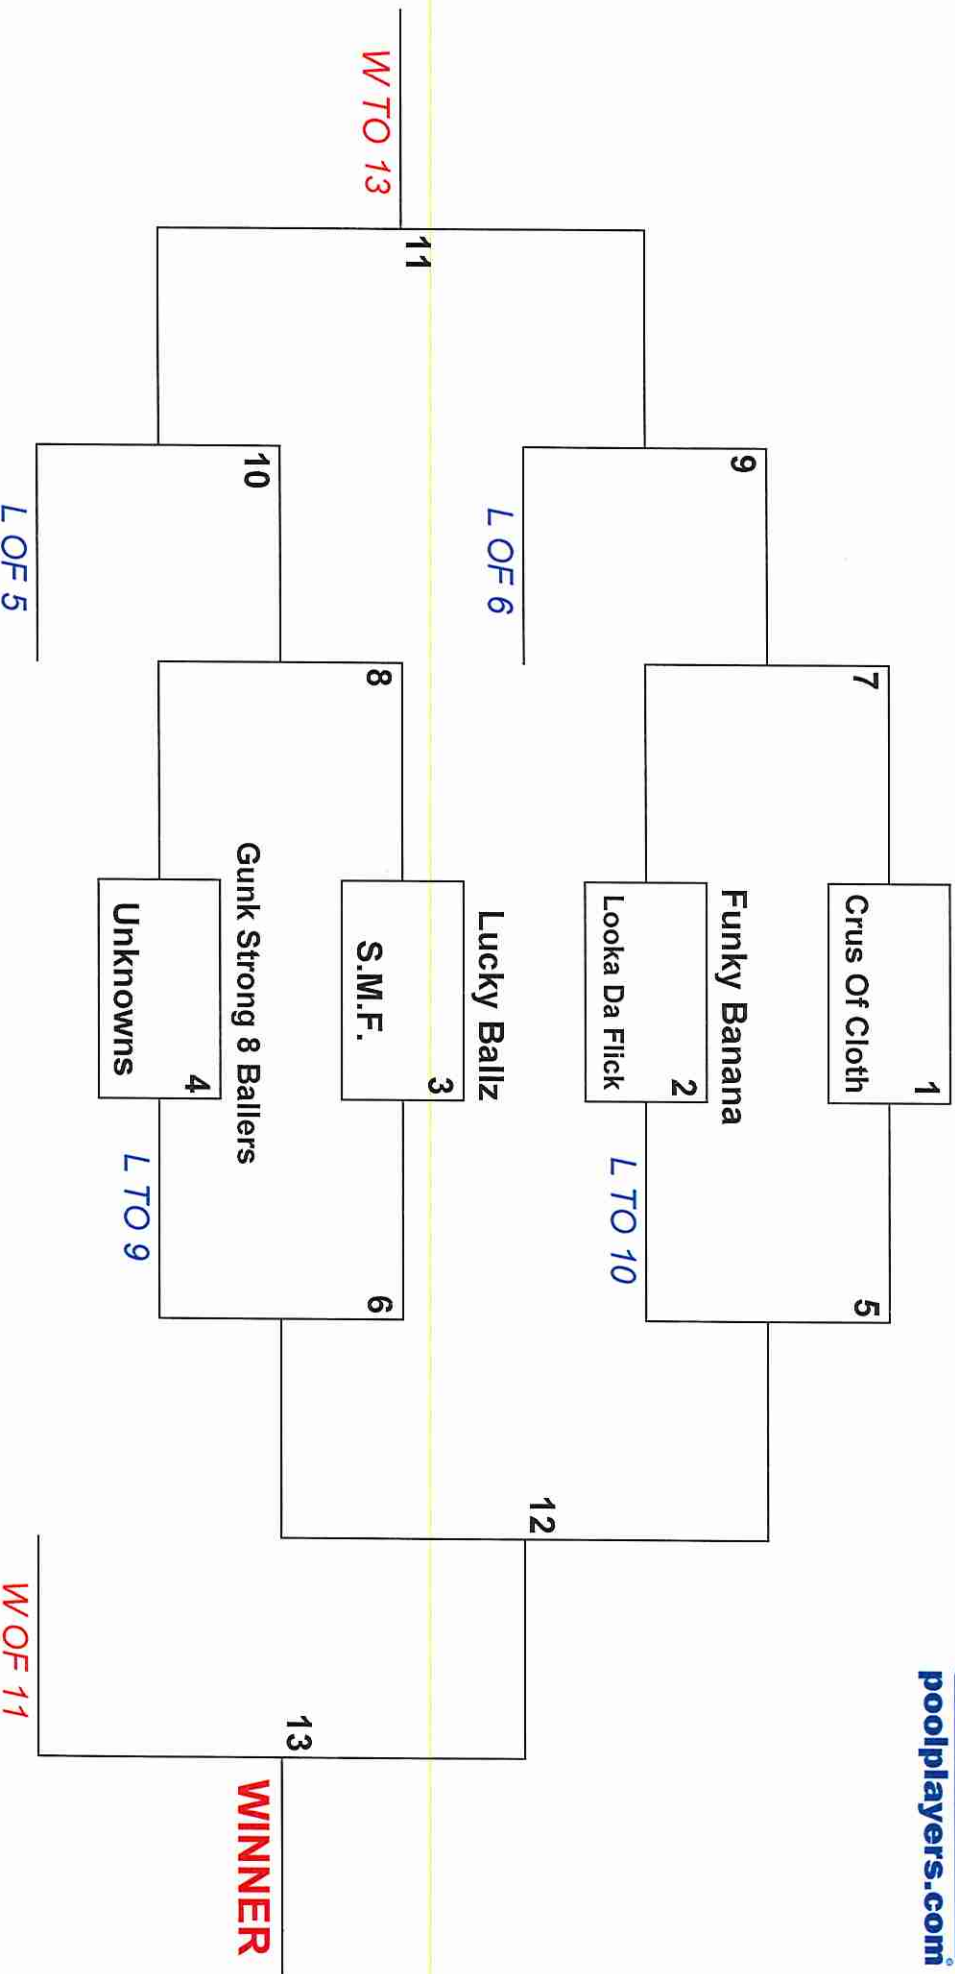

2017 LTC

Dynamic Sharks

8 Ball 'E'