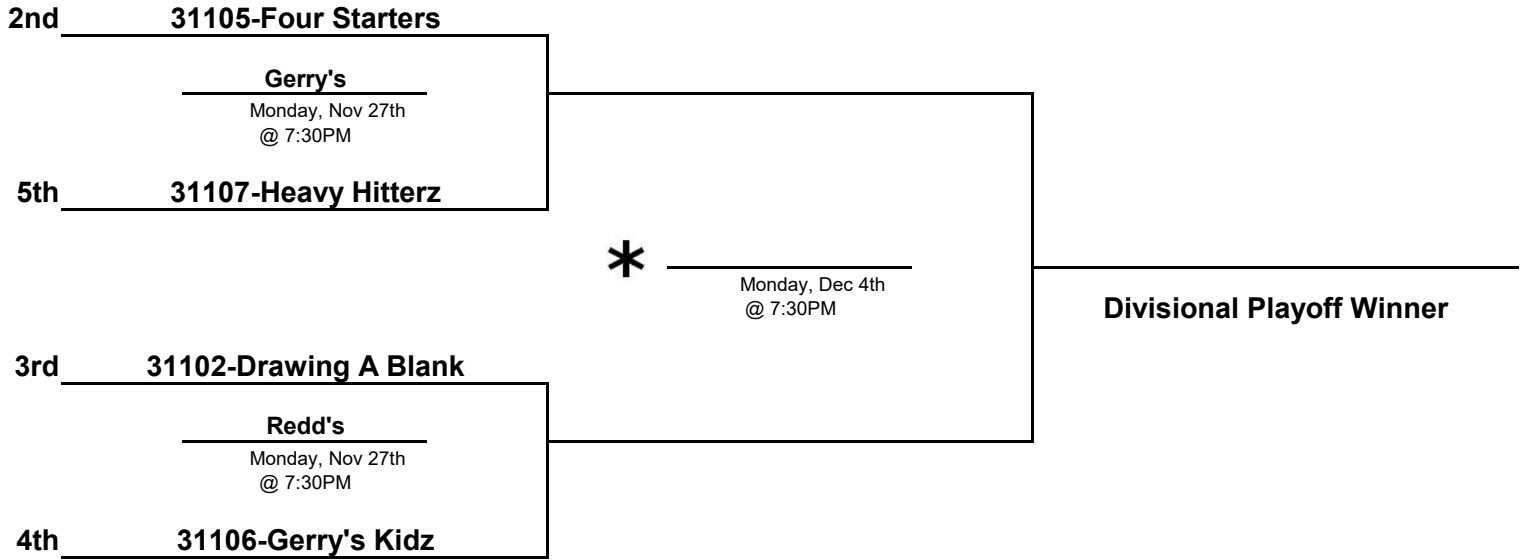

2017 Fall Session
Masters **Division Winner** Playoff Format

Division 311

* Higher seed team has the home field advantage