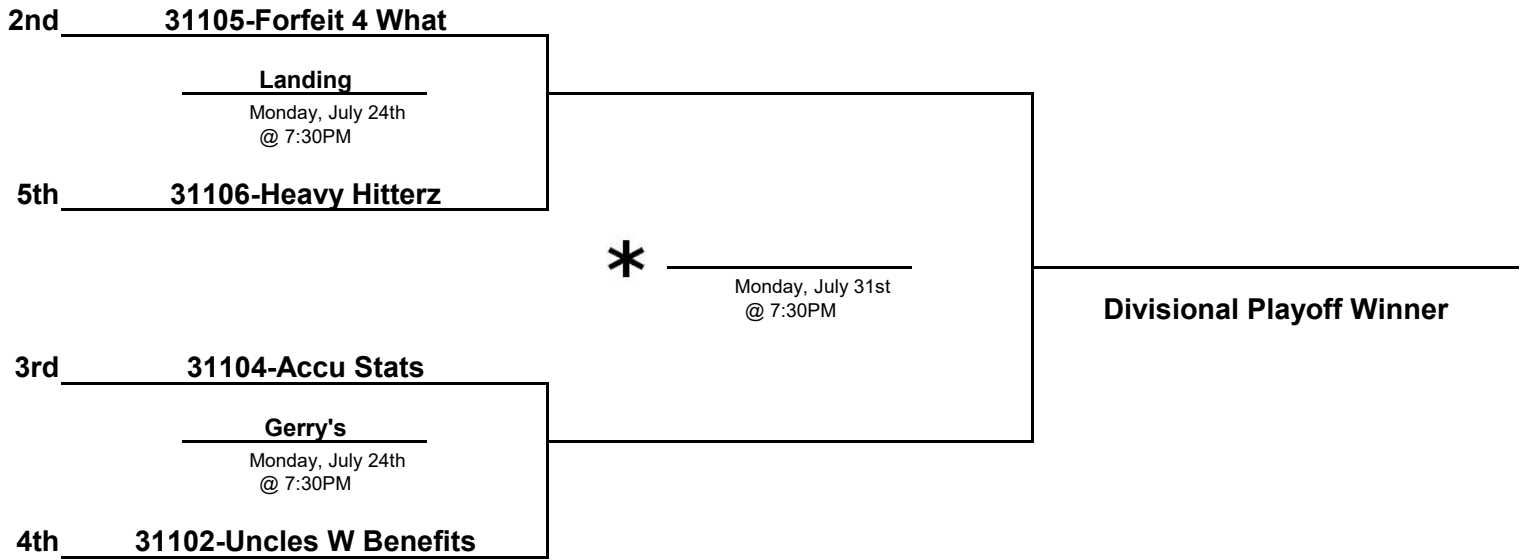

2017 Summer Session
Masters **Division Winner** Playoff Format

Division 311

* Higher seed team has the home field advantage